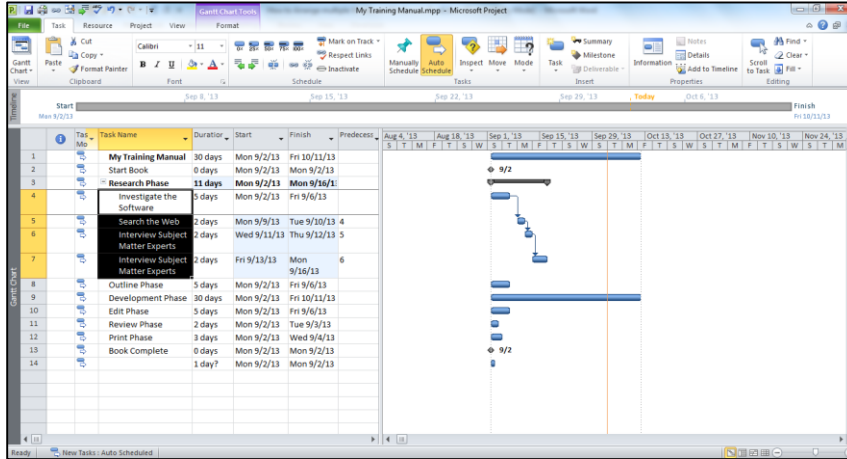

### Ctrl F2: Links selected Tasks

### CTRL K: Inserts a Hyperlink